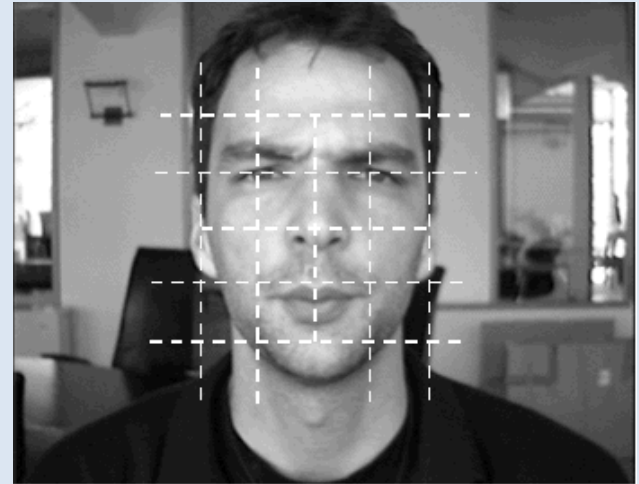

FR Value

Facial Recognition Database

Details of FR technology...

Computer software uses biometrics to define distinguishable landmarks of the face

Facial landmarks are measured and assigned a numerical value that represents the “face print”

- Distance between eyes
- Width of nose
- Depth of eye sockets
- Shape of cheek bones
- Location of chin
- Length of the jaw line

Image Quality

Surveillance

Lighting

Sharpness

Pose

Enrolled Images

Other Problem Examples

<u>PROBLEM</u>	<u>EXPLANATION</u>	<u>EXAMPLE</u>
Angle	The ideal angle for the subject is facing the camera	
Focus	The image should be properly focused to see the features in the subject's face.	

Points of Emphasis