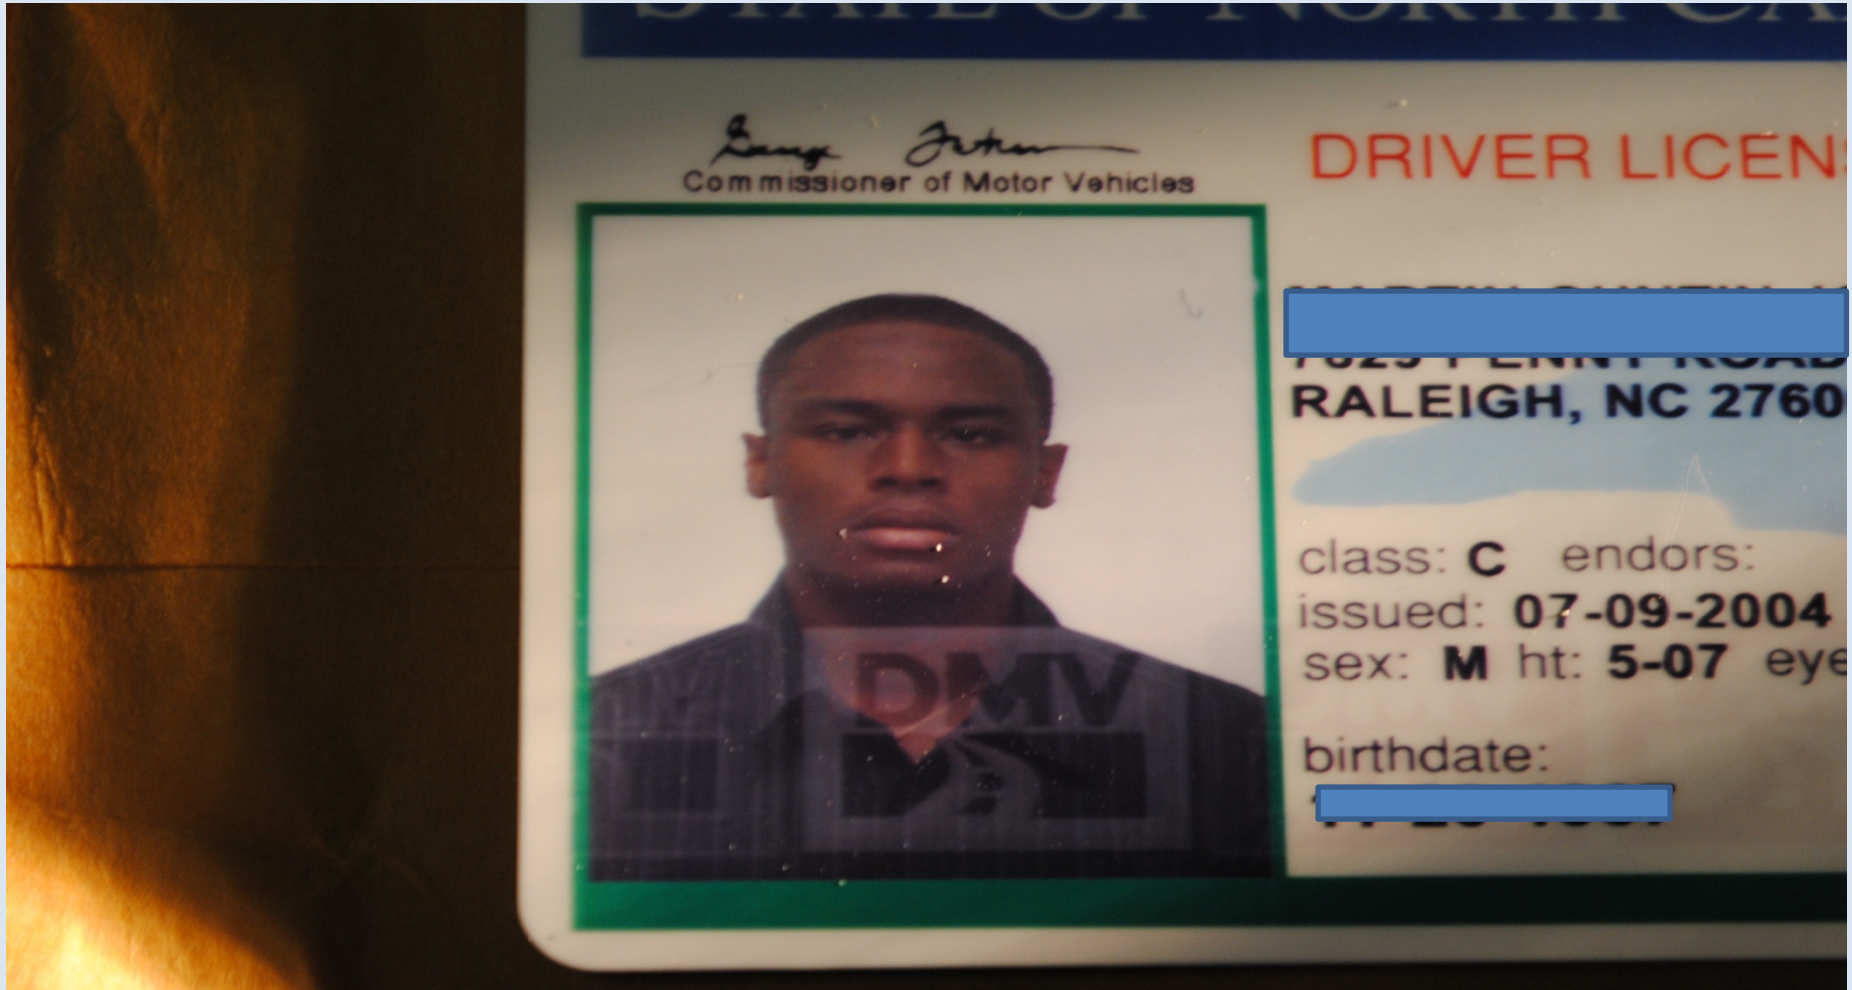

Counterfeit License