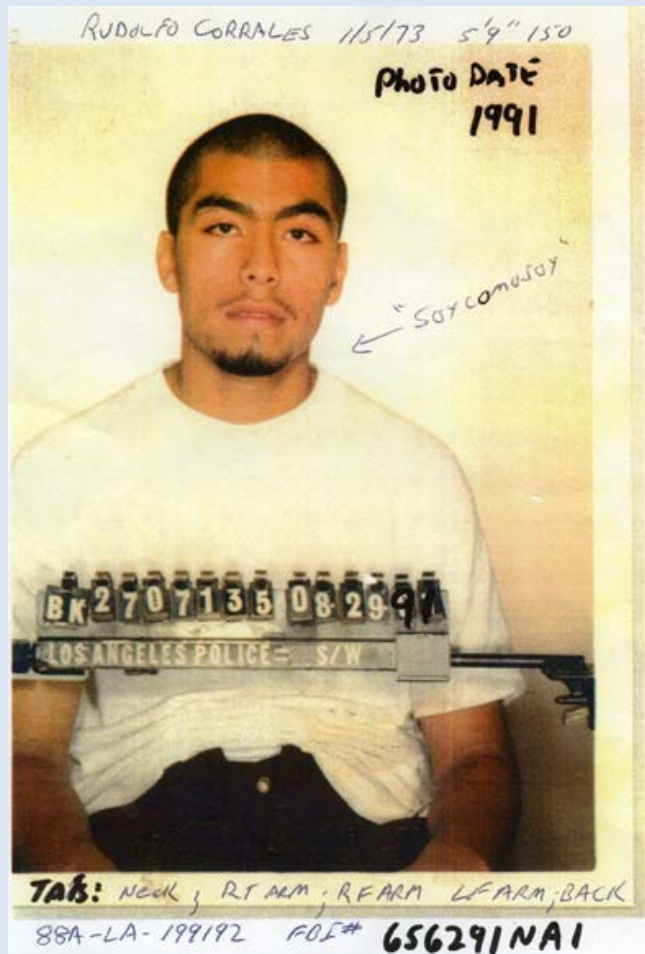

Federal Fugitive Corrales