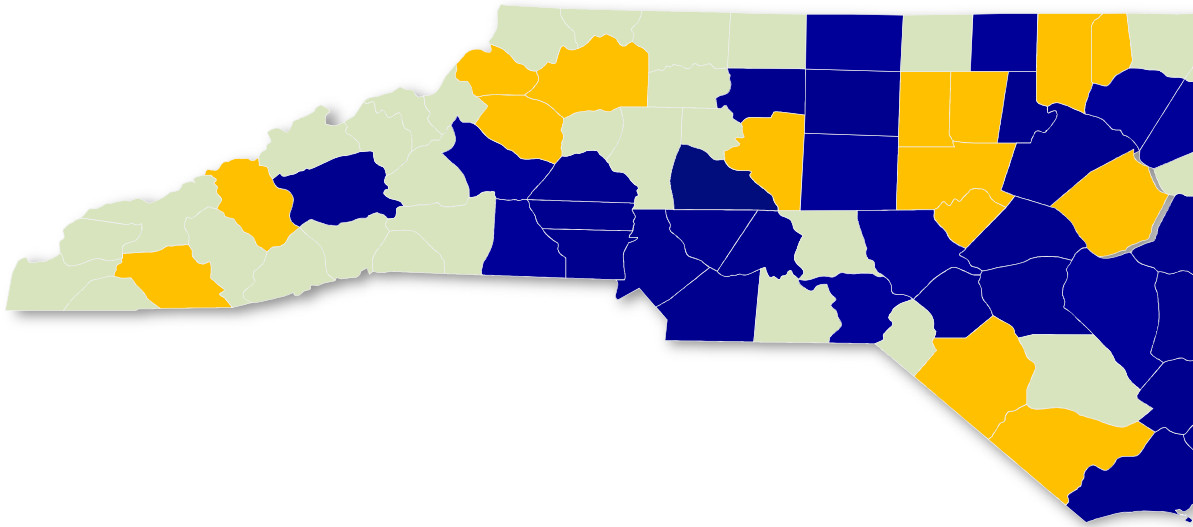

Wilkesboro PD	Wilkes			N/A		OSSI
N. Wilkesboro PD	Wilkes					Southern Software
Hillsborough PD	Orange					Southern Software
Carrboro PD	Orange			N/A		OSSI
Sparta PD	Alleghany					Southern Software
Alleghany County SO	Alleghany					Southern Software
Oxford PD	Granville			N/A		VisionAir